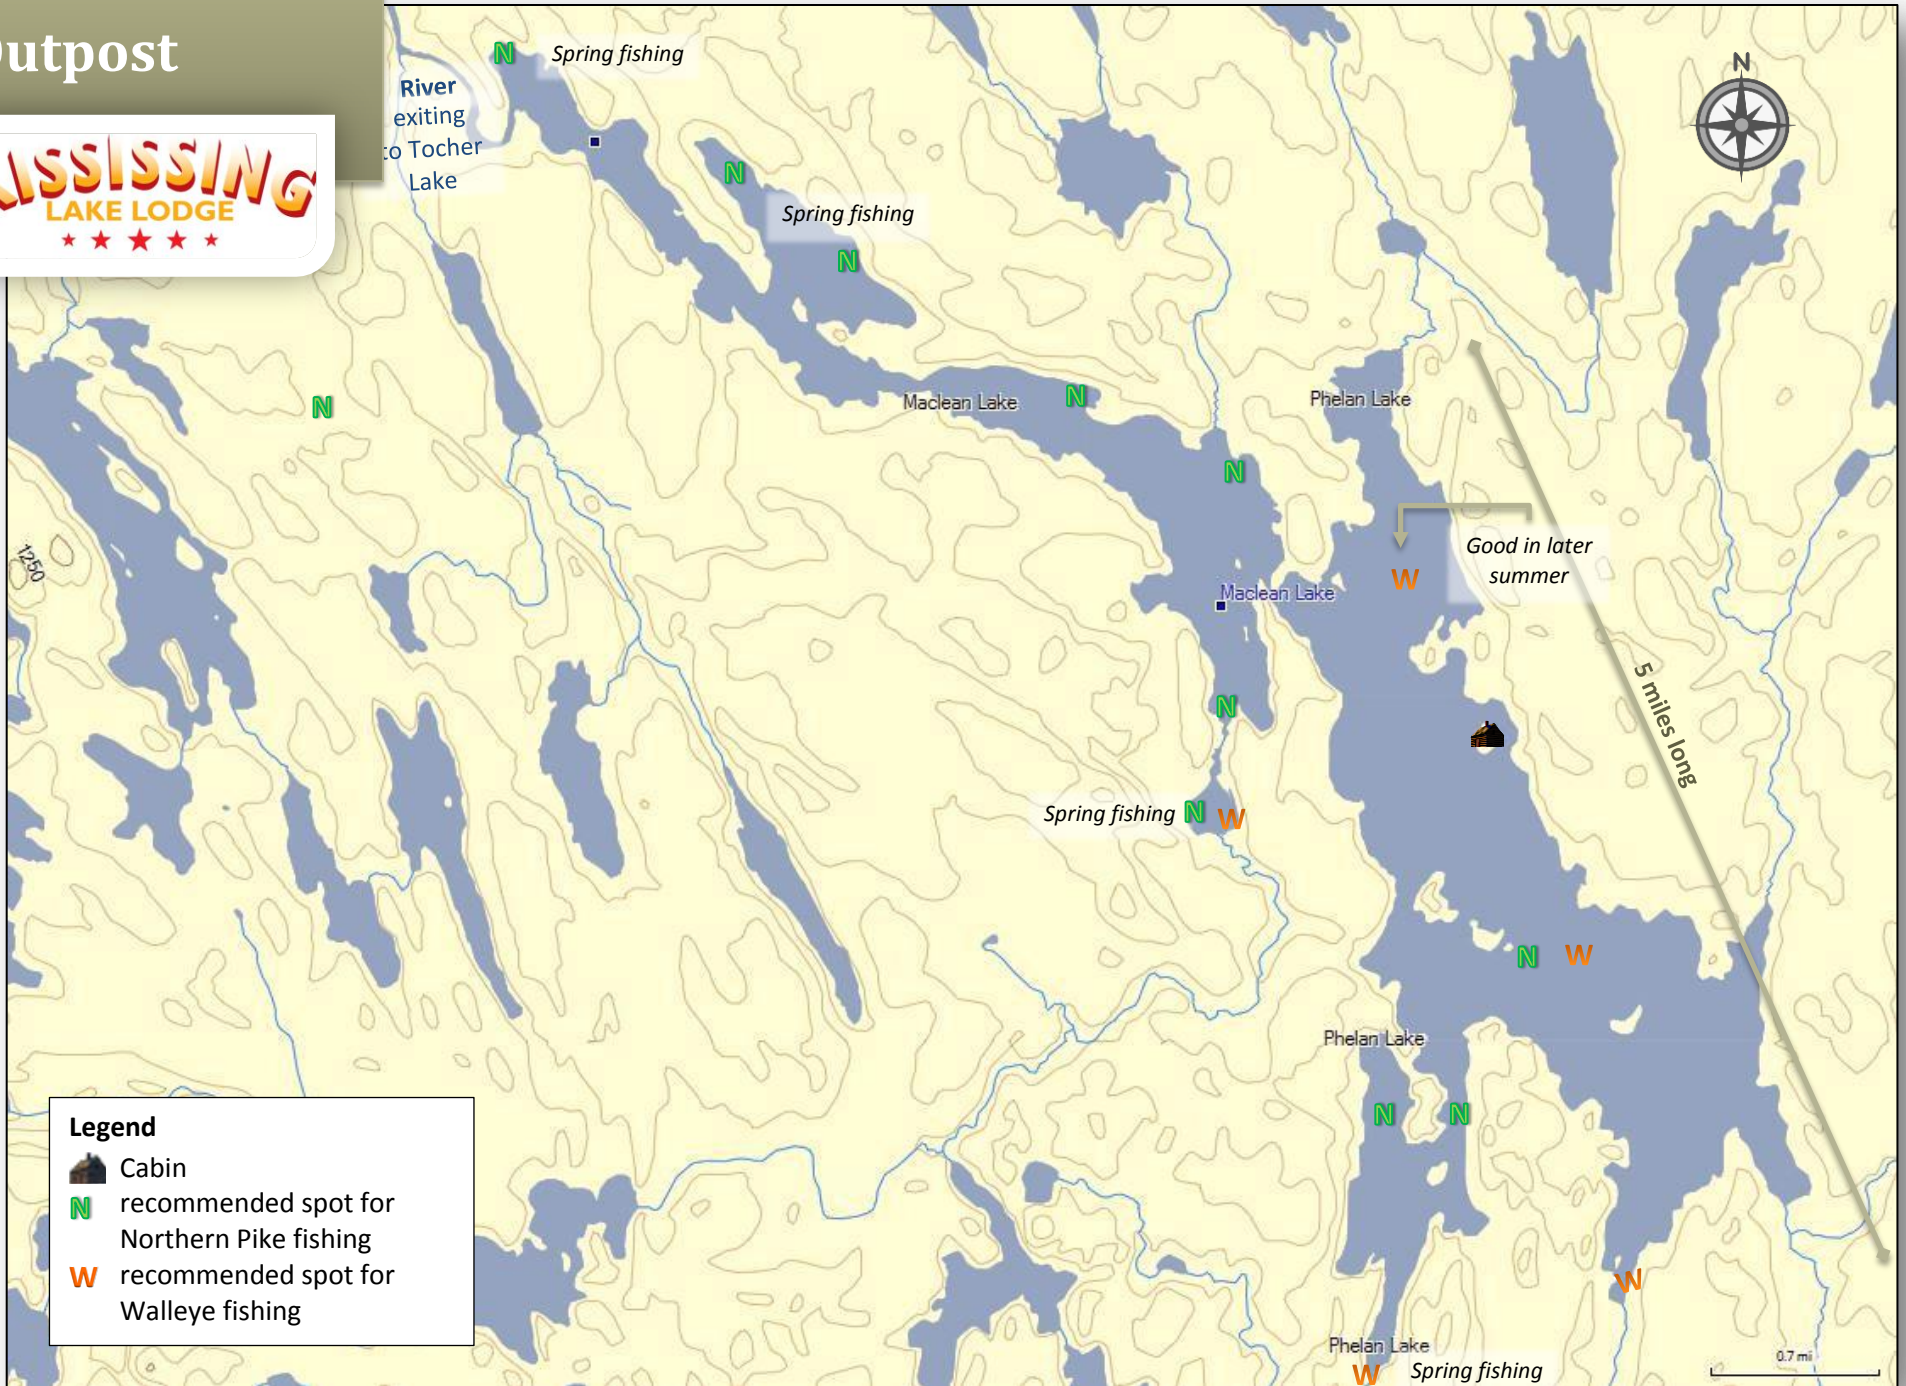

Phelan Lake Outpost

Legend

-  Cabin
-  recommended spot for Northern Pike fishing
-  recommended spot for Walleye fishing